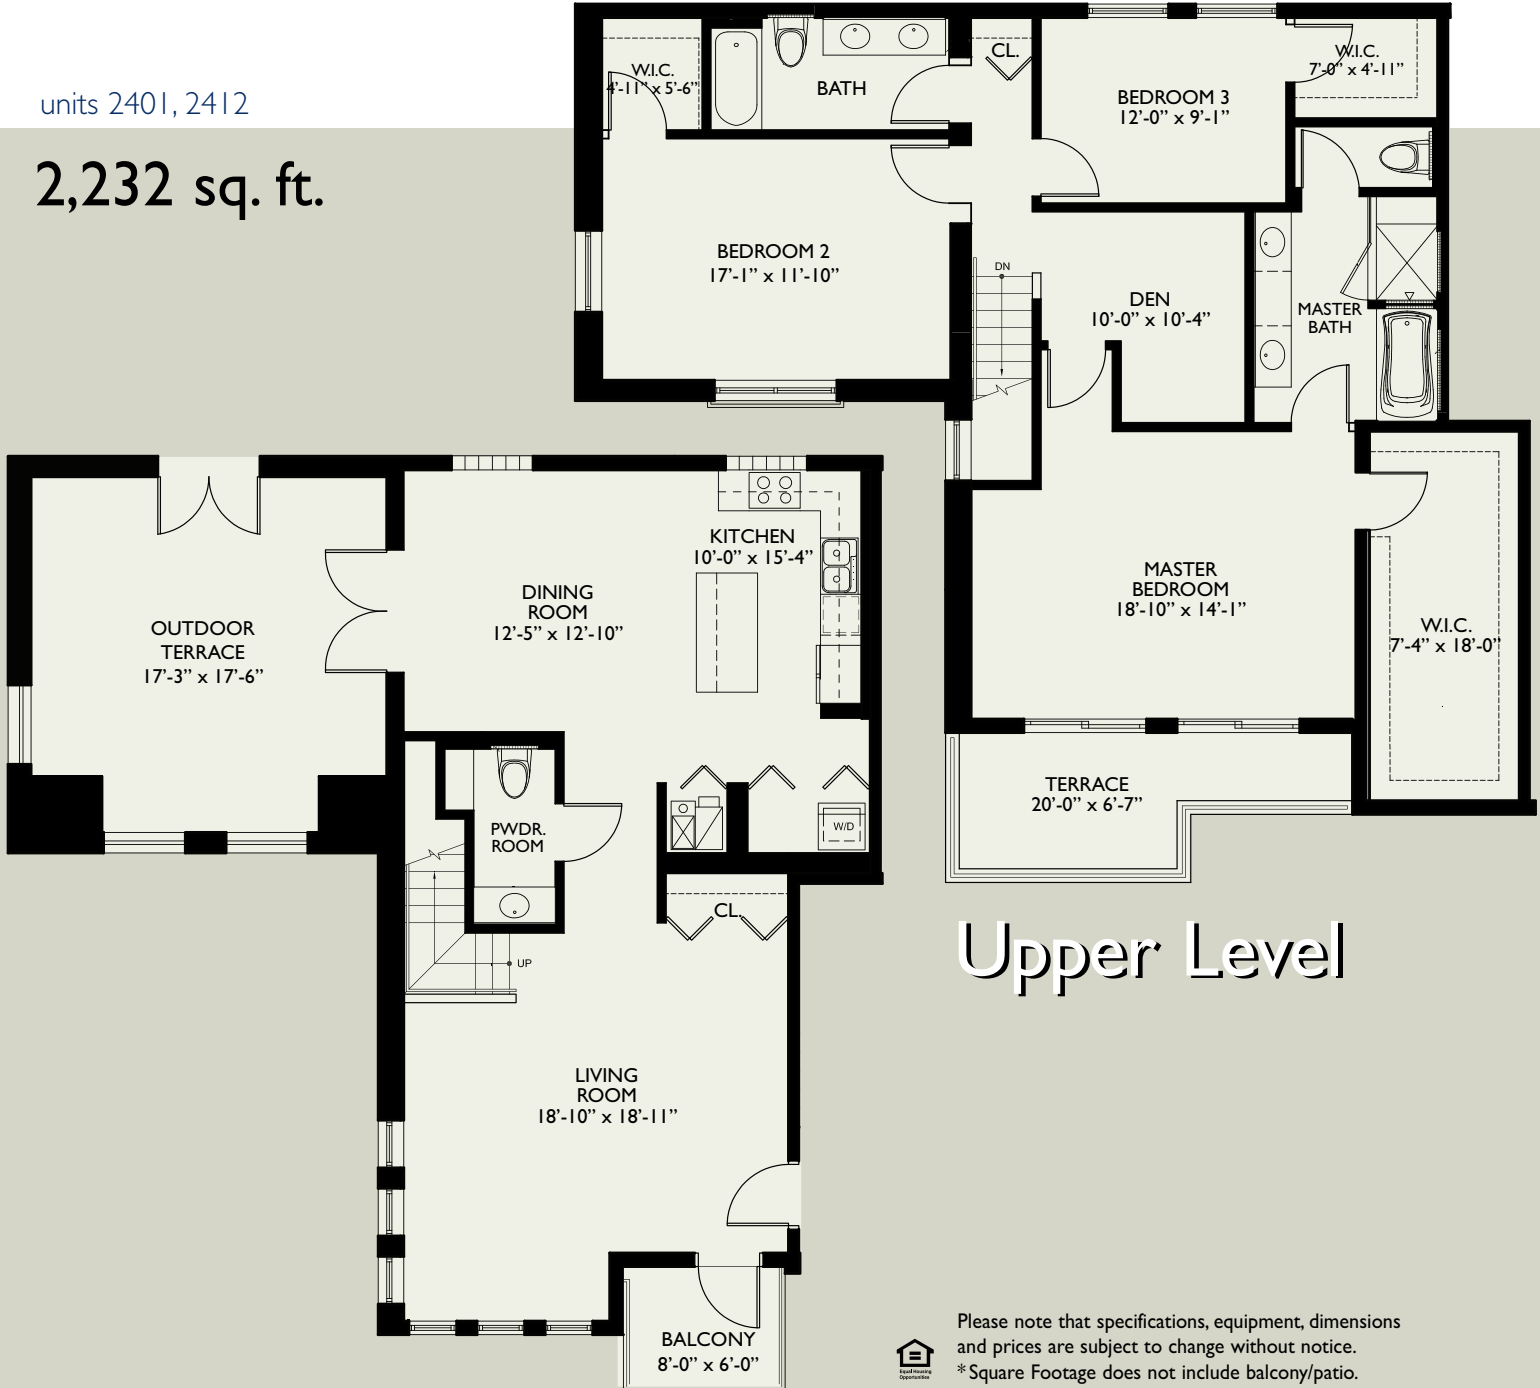

Plan B2.1T

units 2401, 2412

2,232 sq. ft.

Upper Level

Lower Level

Please note that specifications, equipment, dimensions and prices are subject to change without notice.
*Square Footage does not include balcony/patio.
All dimensions are approximate.