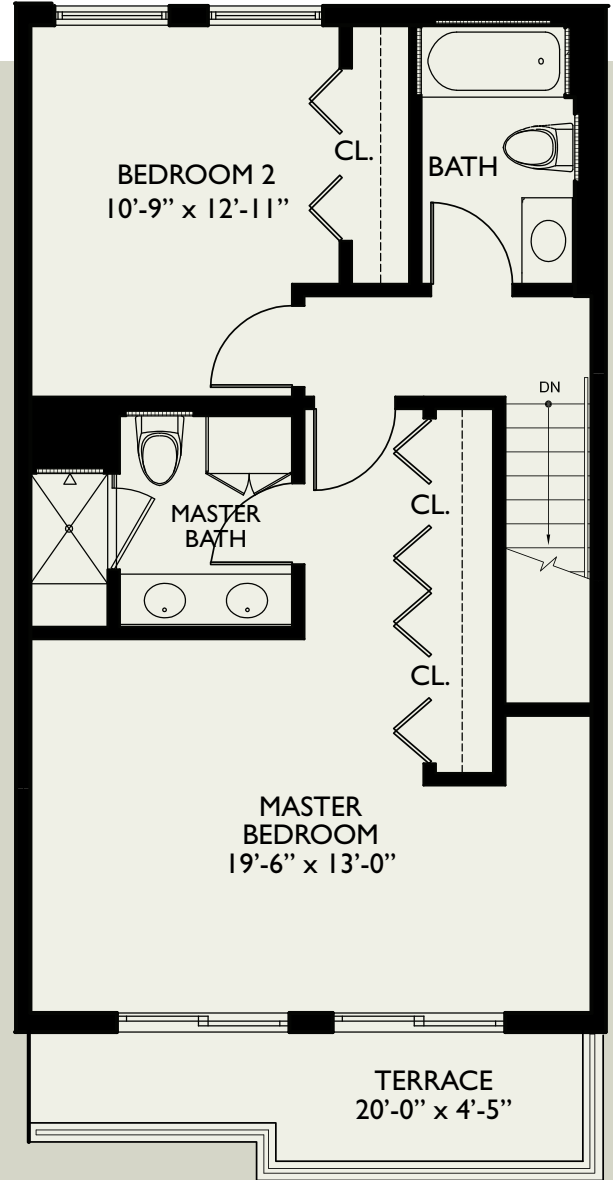

Plan B1T

units 1404, 2405, 2406, 2409, 2410, 3403, 3405

1,436 sq. ft.

Lower Level

Upper Level

Please note that specifications, equipment, dimensions and prices are subject to change without notice.
*Square Footage does not include balcony/patio.
All dimensions are approximate.