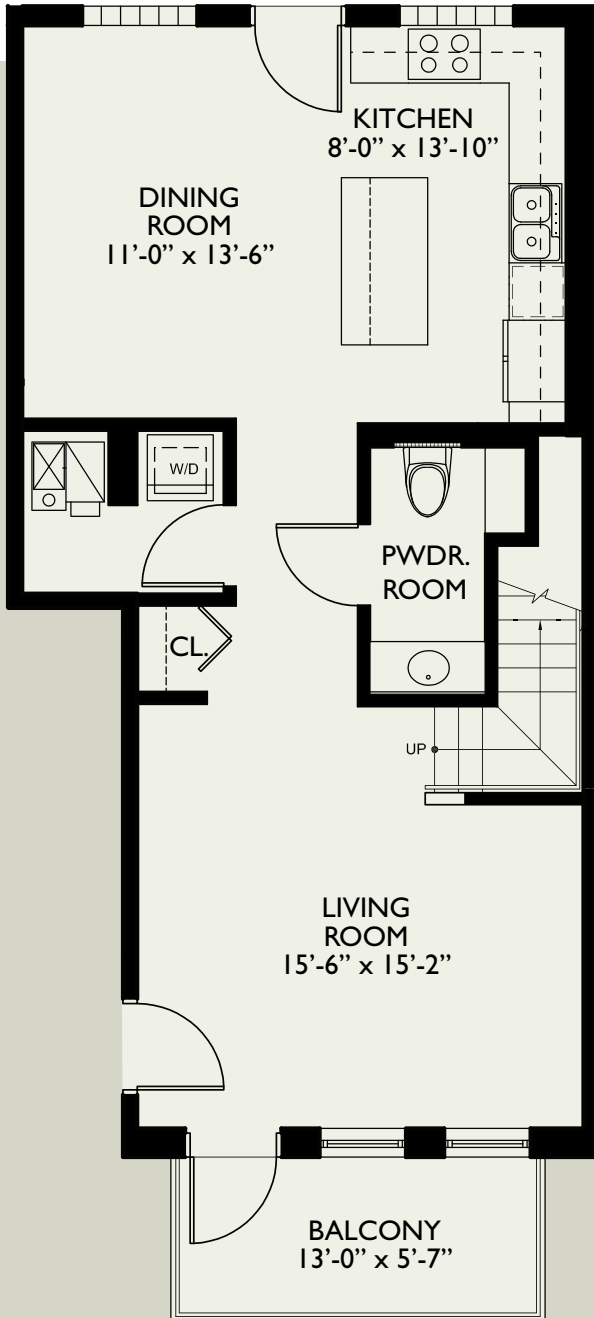

Plan B1T

units 1404, 2405, 2406, 2409, 2410, 3403, 3405

1,436 sq. ft.

Lower Level

Upper Level

Please note that specifications, equipment, dimensions and prices are subject to change without notice.
*Square Footage does not include balcony/patio.
All dimensions are approximate.