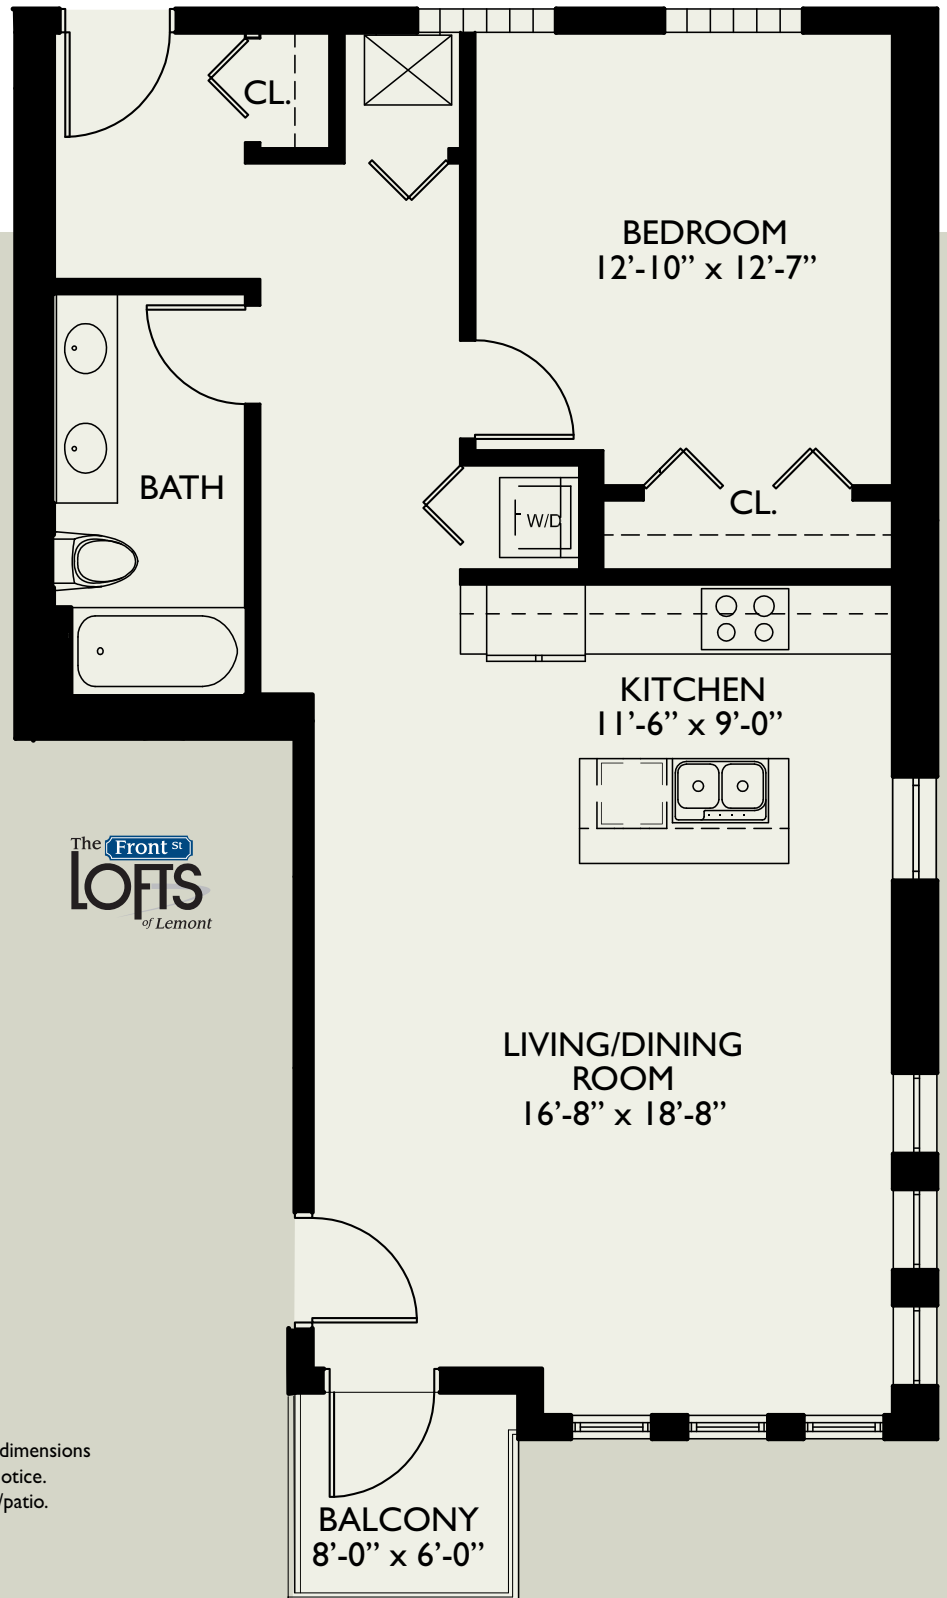

Plan A4

units 3201, 3301

902 sq. ft.

Please note that specifications, equipment, dimensions and prices are subject to change without notice.
*Square Footage does not include balcony/patio.
All dimensions are approximate.